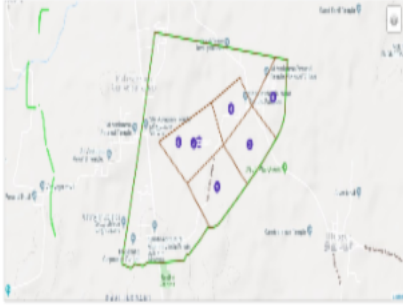

Nazri Naksha

Google Map View