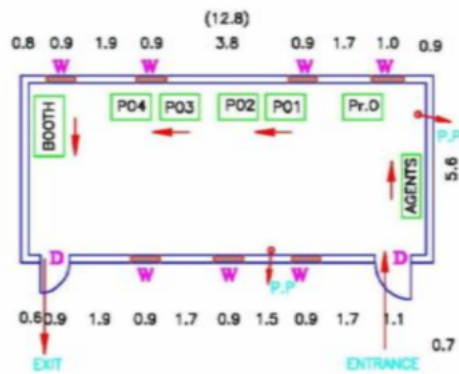

Nazri Naksha

Google Map View

Cad View