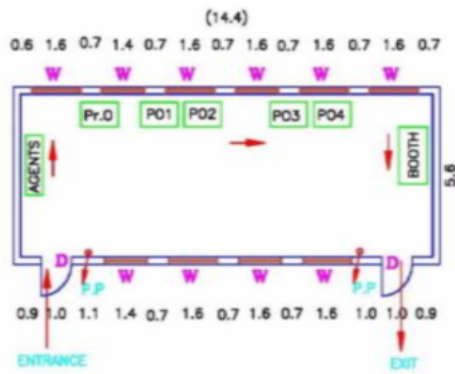

Nazri Naksha

Google Map View

Polling Station Building Front View

Polling Station Front View

Cad View

Key MAP View