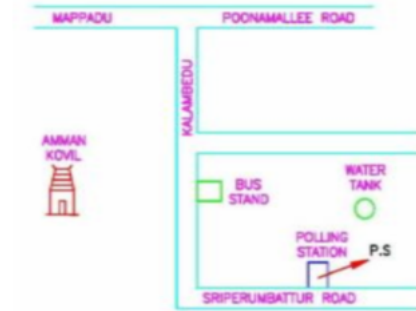

Nazri Naksha

Google Map View