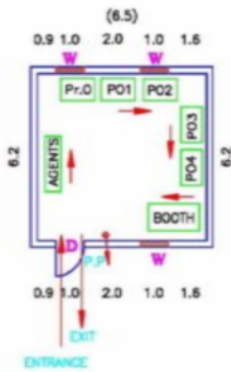

Nazri Naksha

Google Map View

Polling Station Building Front View

Polling Station Front View

Cad View

Key MAP View