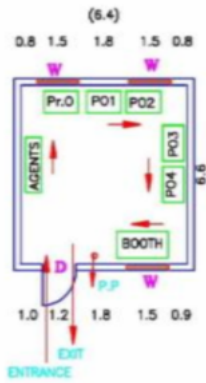

Nazri Naksha

Google Map View

Cad View