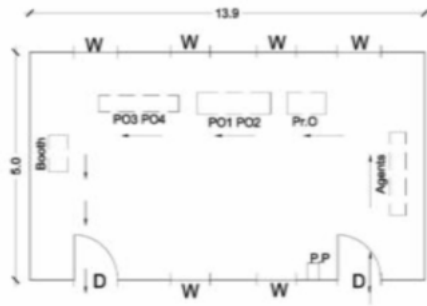

Nazri Naksha

Google Map View