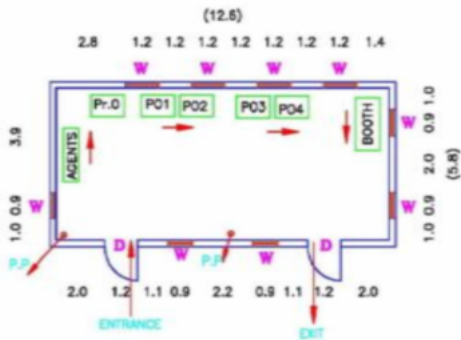

Nazri Naksha

Google Map View