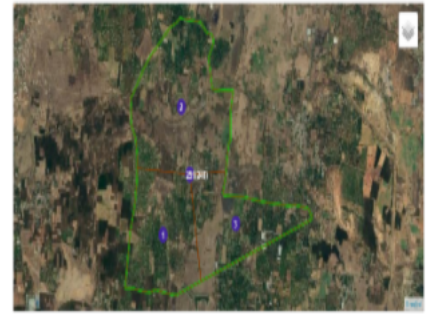

Nazri Naksha

Google Map View