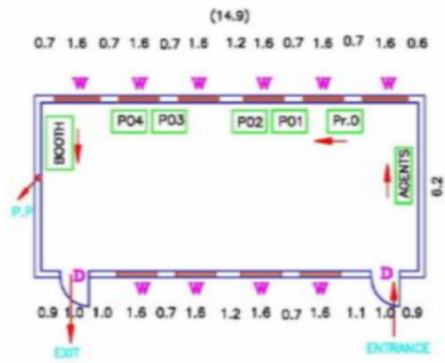

Nazri Naksha

Google Map View

Cad View