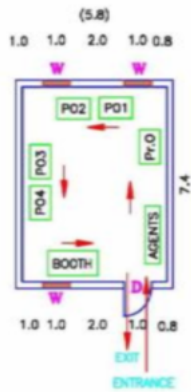

Nazri Naksha

Google Map View

Polling Station Building Front View

Polling Station Front View

Cad View

Key MAP View