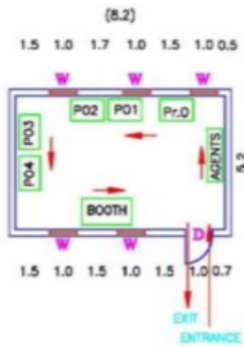

Nazri Naksha

Google Map View

Cad View