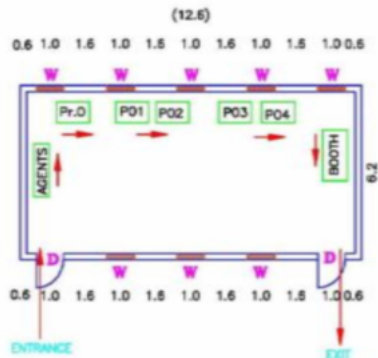

Nazri Naksha

Google Map View