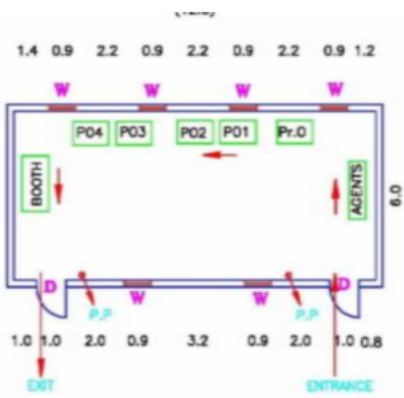

Nazri Naksha

Google Map View

Cad View