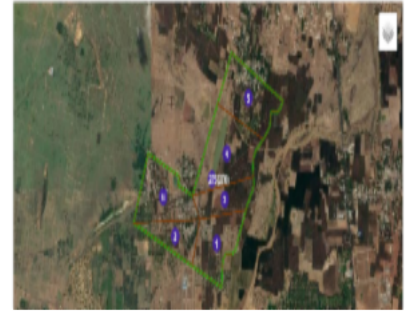

Nazri Naksha

Google Map View