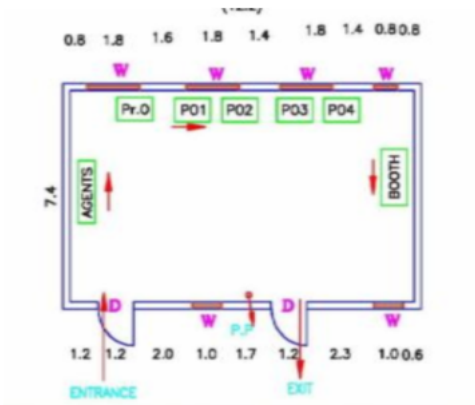

Nazri Naksha

Google Map View

Cad View