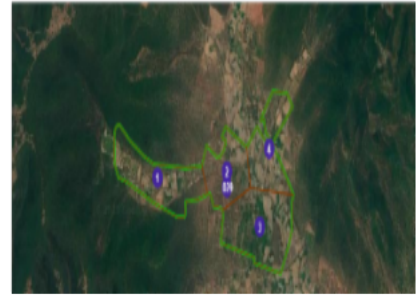

Nazri Naksha

Google Map View