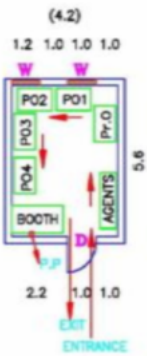

Nazri Naksha

Google Map View