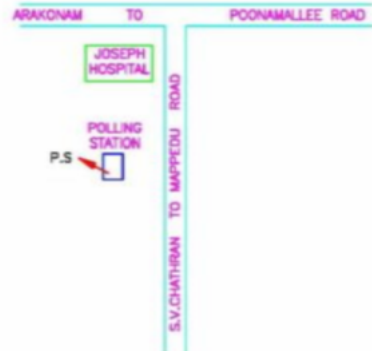

Nazri Naksha

Google Map View