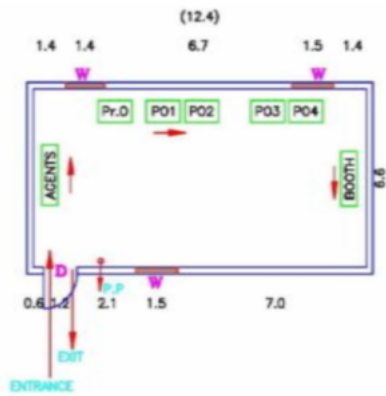

Nazri Naksha

Google Map View

Cad View