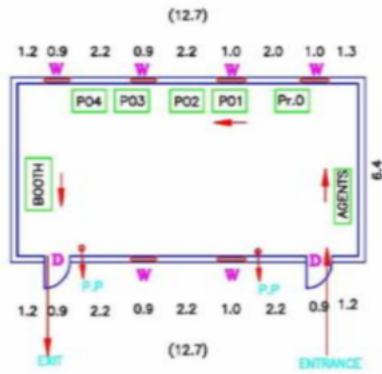

Nazri Naksha

Google Map View

Polling Station Building Front View

Polling Station Front View

Cad View

Key MAP View