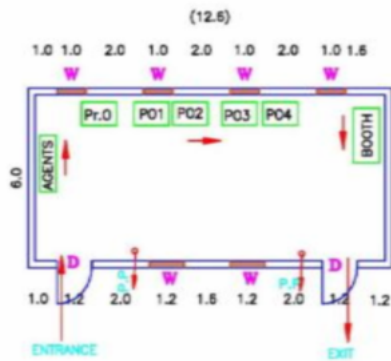

Nazri Naksha

Google Map View

Polling Station Building Front View

Polling Station Front View

Cad View

Key MAP View