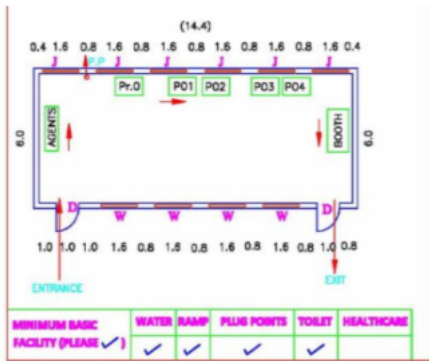

Nazri Naksha

Google Map View

Polling Station Building Front View

Polling Station Front View

Cad View

Key MAP View