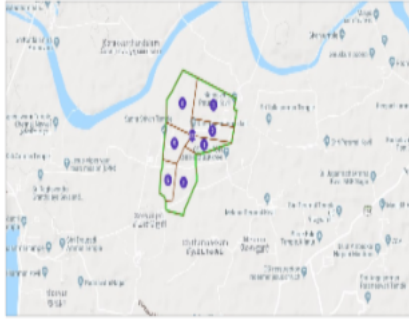

Nazri Naksha

Google Map View