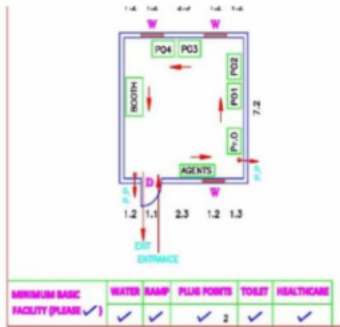

Nazri Naksha

Google Map View

Polling Station Building Front View

Polling Station Front View

Cad View

Key MAP View