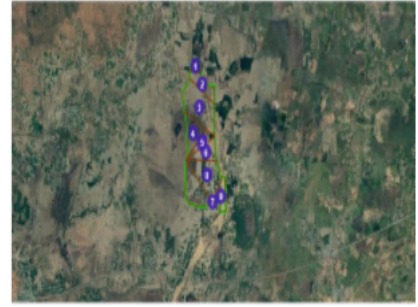

Nazri Naksha

Google Map View