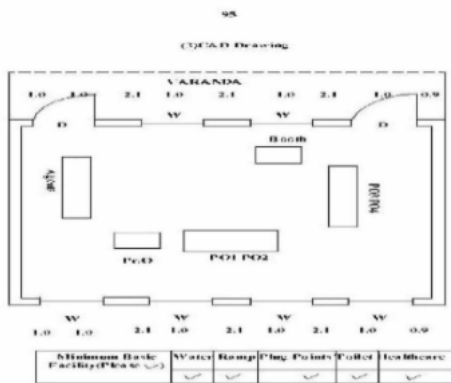

Nazri Naksha

Google Map View

Polling Station Building Front View

Polling Station Front View

Cad View

Key MAP View