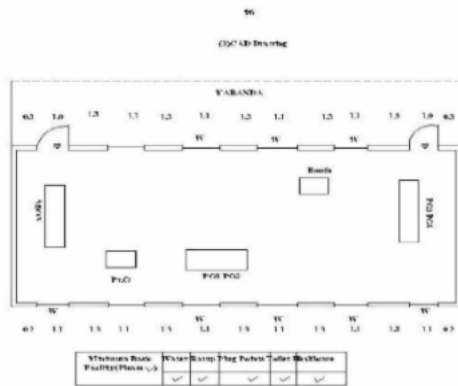

Nazri Naksha

Google Map View

Polling Station Building Front View

Polling Station Front View

Cad View

Key MAP View