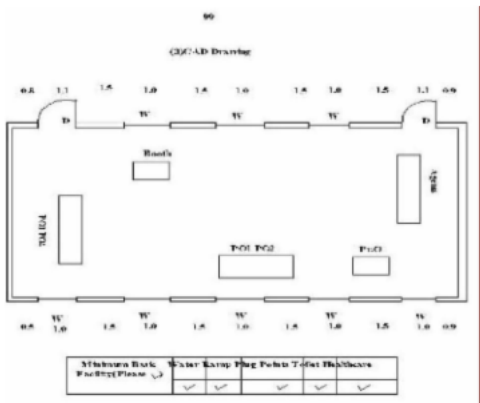

Nazri Naksha

Google Map View

Polling Station Building Front View

Polling Station Front View

Cad View

Key MAP View