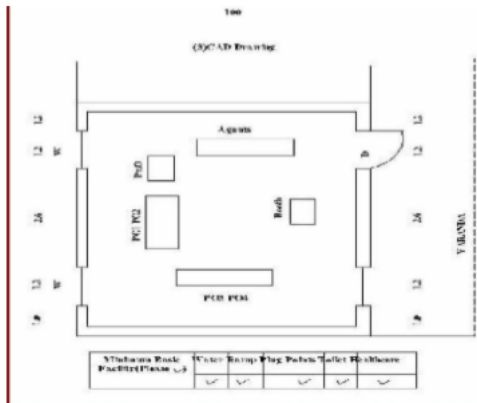

Nazri Naksha

Google Map View

Polling Station Building Front View

Polling Station Front View

Cad View

Key MAP View