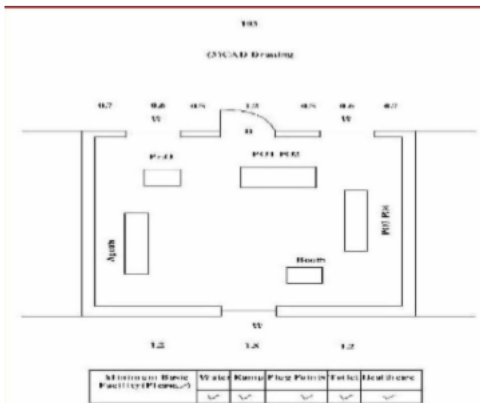

Nazri Naksha

Google Map View

Polling Station Building Front View

Polling Station Front View

Cad View

Key MAP View