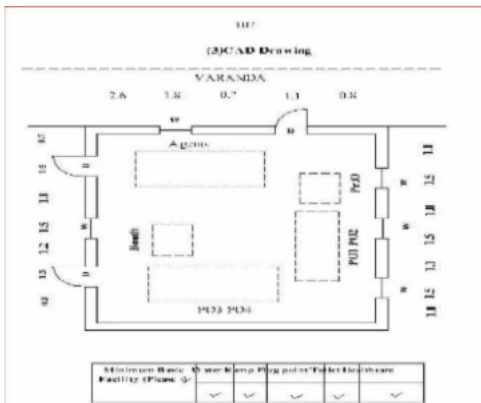

Nazri Naksha

Google Map View

Polling Station Building Front View

Polling Station Front View

Cad View

Key MAP View