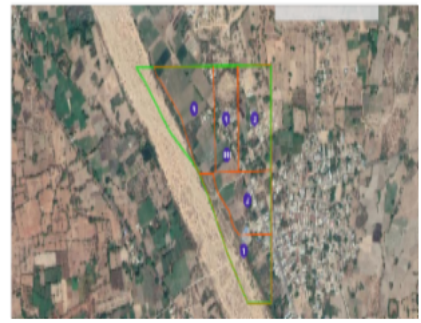

Nazri Naksha

Google Map View