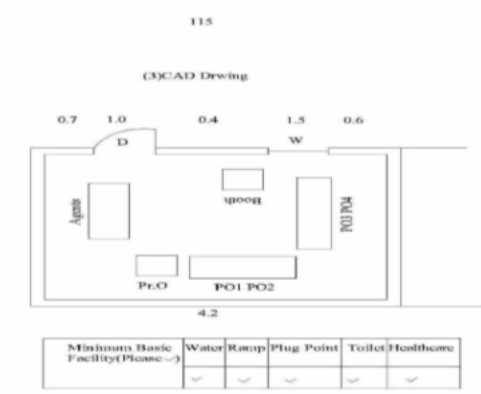

Nazri Naksha

Google Map View

Polling Station Building Front View

Polling Station Front View

Cad View

Key MAP View