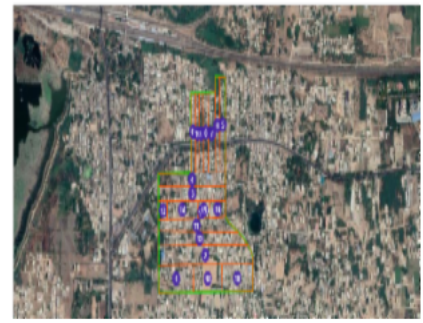

Nazri Naksha

Google Map View