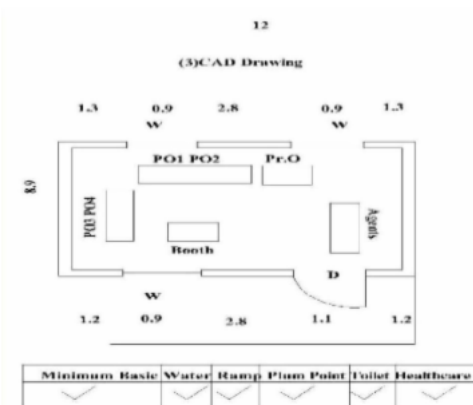

Nazri Naksha

Google Map View

Polling Station Building Front View

Polling Station Front View

Cad View

Key MAP View