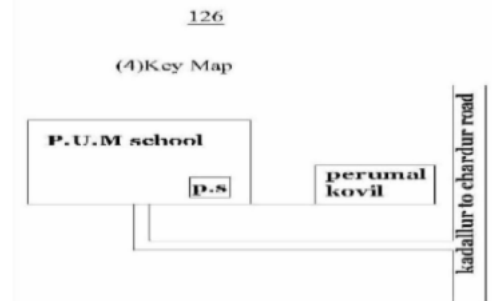

கையொப்பம்

Nazri Naksha

Google Map View

Polling Station Building Front View

Polling Station Front View

Cad View

Key MAP View

| Minimum Basic Facility(please ✓) | Water | Ramp | Pluggpoint | Toilet | Healthcare |
|----------------------------------|-------|------|------------|--------|------------|
| ✓ | ✓ | ✓ | ✓ | ✓ | ✓ |