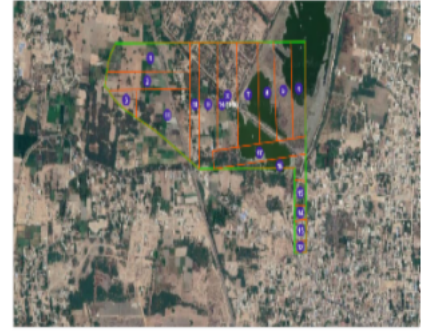

Nazri Naksha

Google Map View