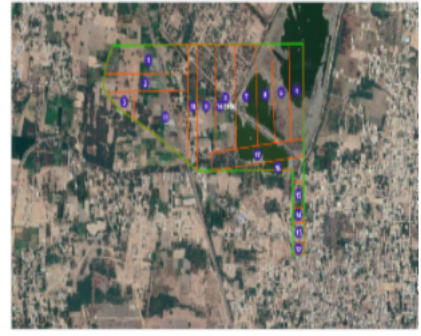

Nazri Naksha

Google Map View