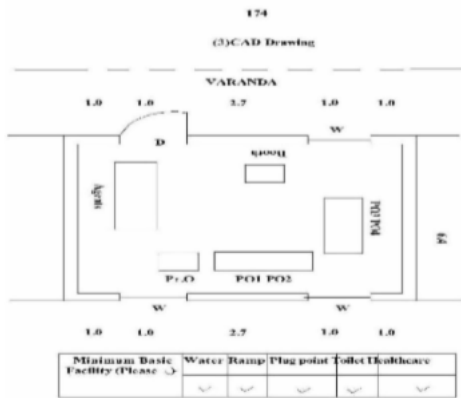

Nazri Naksha

Google Map View

Polling Station Building Front View

Polling Station Front View

Cad View

Key MAP View