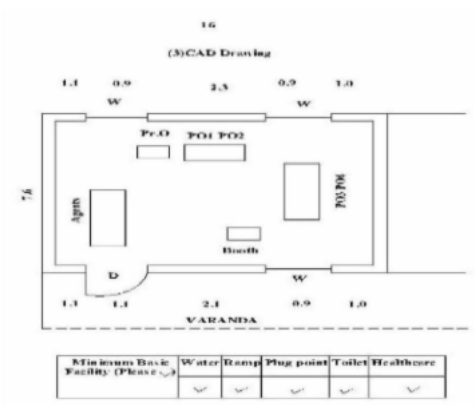

Nazri Naksha

Google Map View

Polling Station Building Front View

Polling Station Front View

Cad View

Key MAP View