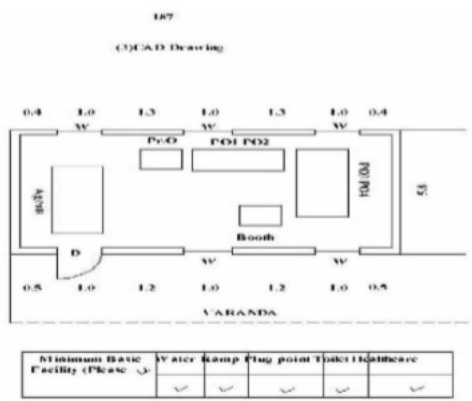

Nazri Naksha

Google Map View

Polling Station Building Front View

Polling Station Front View

Cad View

Key MAP View