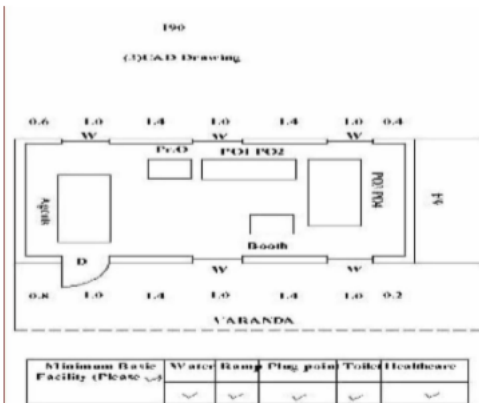

Nazri Naksha

Google Map View

Polling Station Building Front View

Polling Station Front View

Cad View

Key MAP View