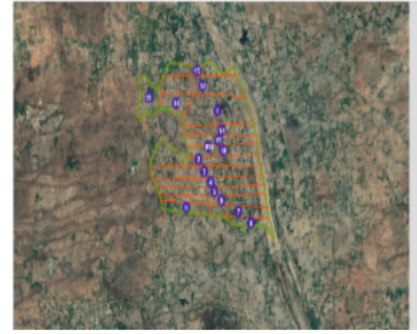

Nazri Naksha

Google Map View