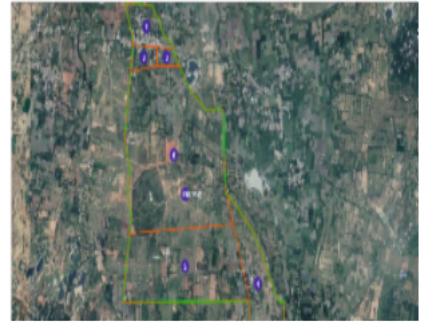

Nazri Naksha

Google Map View