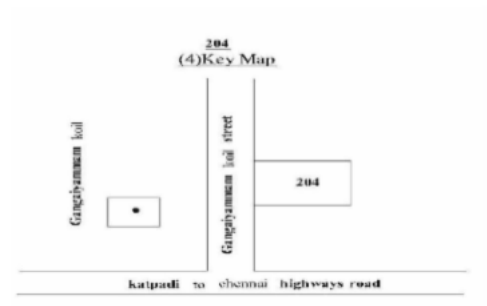

Cad View

Key MAP View

Minimum Basic Facility(please ✓)	Water	Ramp	Plugpoint	Toilet	Healthcare
✓	✓	✓	✓	✓	✓

- (a)Landmarks
- (b)Road names
- (c)Traffic flow