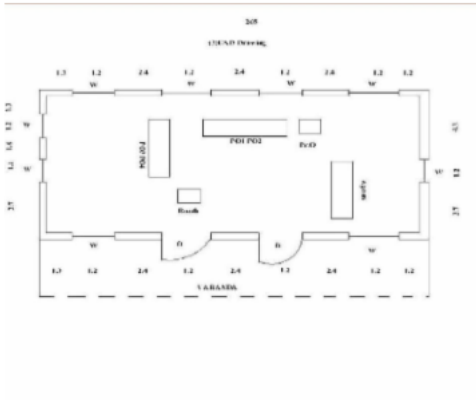

Nazri Naksha

Google Map View

Polling Station Building Front View

Polling Station Front View

Cad View

Key MAP View