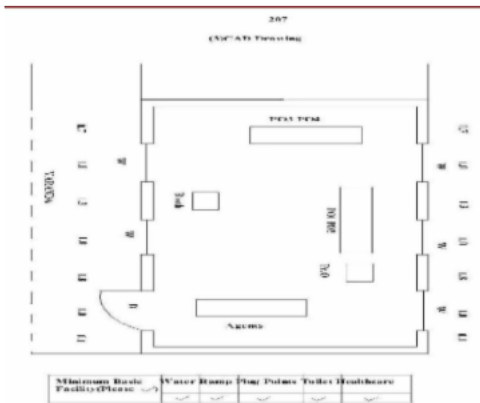

Nazri Naksha

Google Map View

Polling Station Building Front View

Polling Station Front View

Cad View

Key MAP View