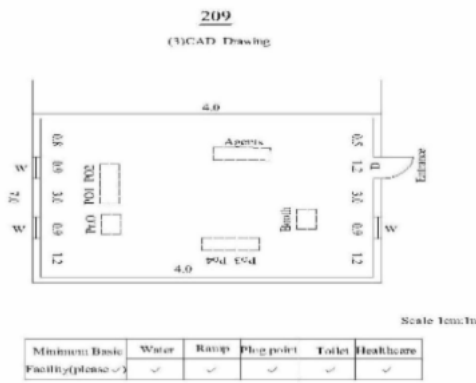

Nazri Naksha

Google Map View

Polling Station Building Front View

Polling Station Front View

Cad View

Key MAP View