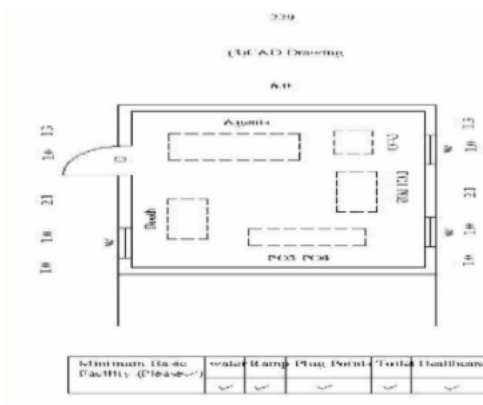

Nazri Naksha

Google Map View

Polling Station Building Front View

Polling Station Front View

Cad View

Key MAP View