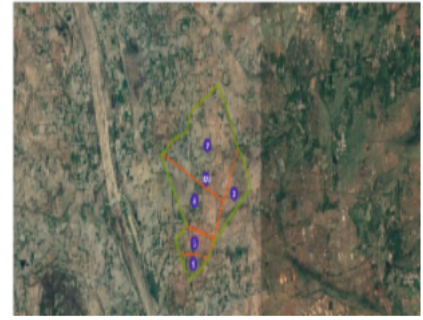

Nazri Naksha

Google Map View